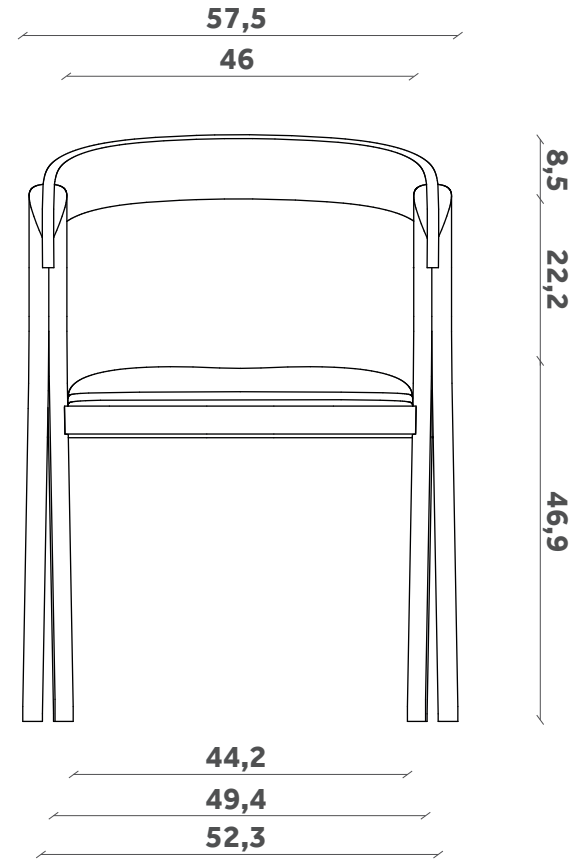

DIVERGE
Sedia/Chair
Design Skrivo
SD 70

FINITURE / FINISHES

Struttura Structure

Legno / Wood

Ash

Ash stained
Walnut

Anthracite Ash

Ash stained
Black