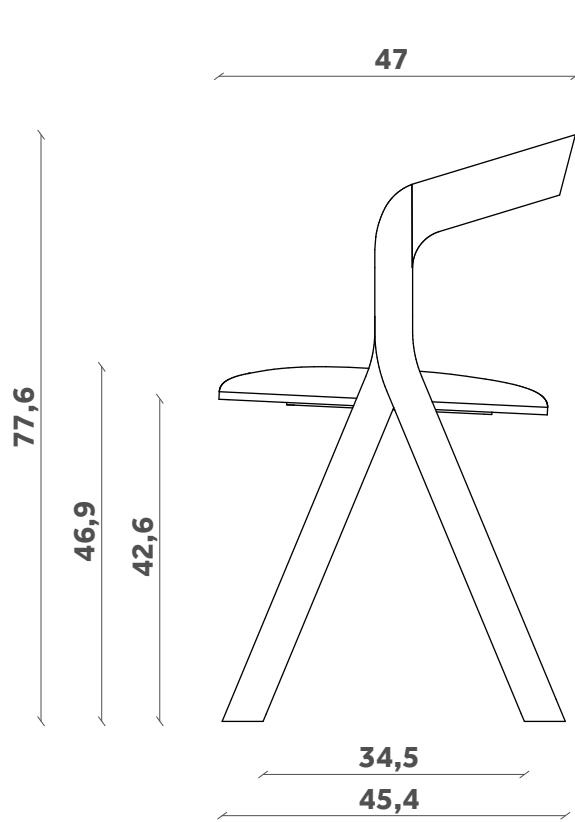

DIVERGE
Sedia/Chair
Design Skrivo
SD 70

FINITURE / FINISHES

Struttura Structure

Legno / Wood

Ash

Ash stained
Walnut

Anthracite Ash

Ash stained
Black