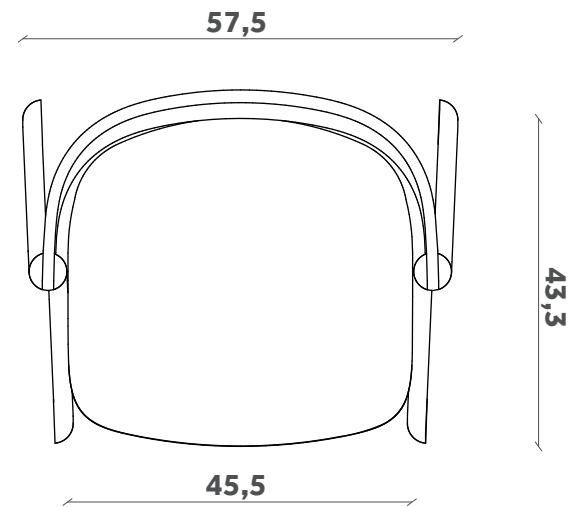

DIVERGE
Sedia/Chair
Design Skrivo
SD 70

FINITURE / FINISHES

Struttura Structure

Legno / Wood

Ash

Ash stained
Walnut

Anthracite Ash

Ash stained
Black